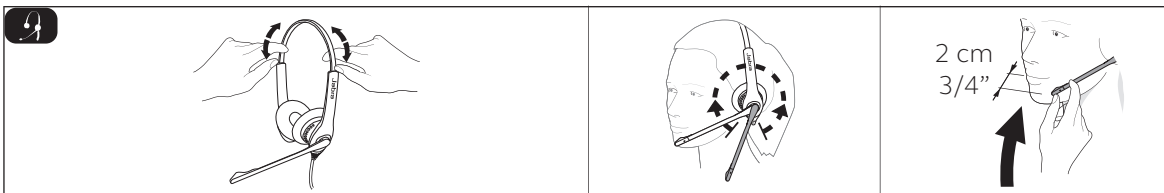

Jabra GN

Jabra Biz1100 EDU 3.5 mm Quick start guide

MADE IN CHINA
MODEL: HSC028

外箱·中箱 外箱·袋

www.jabra.com

JABRA® IS A REGISTERED TRADEMARK OF GN AUDIO A/S

81-04603 A