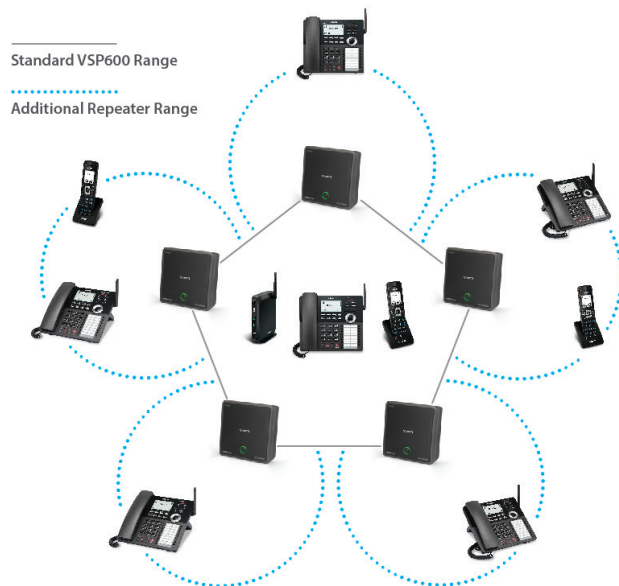

ErisTerminal® SIP DECT Repeater

VSP605

When your business grows and you need more phone coverage around the office, use the VSP605 ErisTerminal® SIP DECT Repeater to extend the range of your DECT devices. Pair up to five VSP605 repeaters to the VSP600 ErisTerminal SIP DECT base station to add up to 500 feet of range—in any direction—for your cordless desksets and handsets. Each VSP605 repeater can handle two simultaneous calls. Thanks to seamless handover between repeaters and the VSP600 base, you'll feel confident roaming large offices without interruption.

VSP605 Key Features

Up to 500 feet of range*

Experience the best in long-range coverage and clarity, provided by a unique antenna design and advances in noise-filtering technology.

Up to 5 repeaters per base station

Increase range in multiple directions by pairing up to five repeaters per VSP600.

2 simultaneous calls per repeater

Each repeater can handle two simultaneous calls.

*Open range test was performed by Wyle Laboratories, an independent commercial test facility. "Up to 500 feet" cordless headset range refers to the maximum open field range. Actual range may vary depending on intervening obstacles.