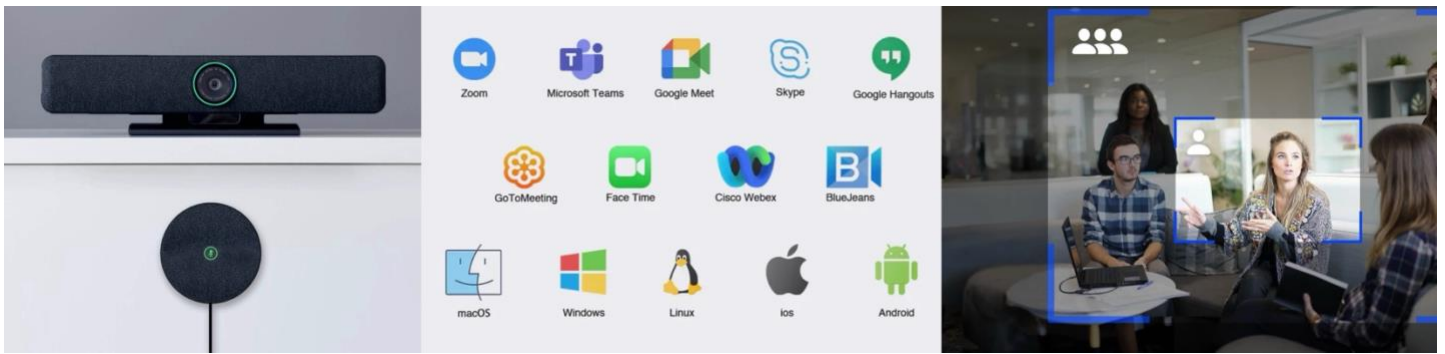

### iContact Conference Camera

The iContact Conference Camera™ uses AI auto-framing to keep every participant in view, showing more people and less room to recreate the focus and connection of in-person conversations. Its compact all-in-one design for everyone delivers plug-and-play simplicity, working seamlessly across hardware and software so meetings start instantly, anywhere.

- **AI Auto-Framing Centers the group so you see more people and less room, enhancing focus and connection.**
- **4K Ultra-Wide View** 120° field of view captures every participant even in smaller rooms.
- **Speaker Tracking AI** keeps the active speaker in frame, creating a natural, face-to-face feel.
- **Noise-Canceling Mics** Four-microphone array with 5m range ensures clear, uninterrupted calls.
- **All-in-One for Everyone** Universally compatible across platforms and devices for effortless collaboration.